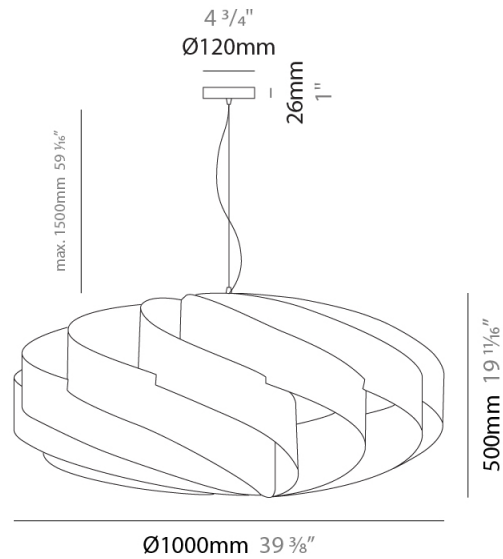

PROJECT	
TYPE	
SPECIFIER	
QUANTITY	
DATE	

SWIRL SUSPENSION

D61013-

base number   Finish
Options

1. To build a product code in our configurator select the specify button on the base model # product page
2. To build a manual product code on this datasheet choose from the options listed below in blue font and add the suffix to the base model #

GENERAL

Series: Swirl
Partner: Linea Zero
Division: Design
Installation: Suspension
Product Type: Pendant
Mounting Location: Ceiling

PHYSICAL

Shape: Round
Diameter (mm): 1000
Diameter (in): 39 ³/₈
Height (mm): 500
Height (in): 19 ¹¹/₁₆
Max. Overall Height (mm): 2000
Max. Overall Height (in): 78 ³/₄
Diffuser: Polilux™ Shade - See Finish Options
[Fixture Finish: WHI / BLK / SIL / NGD / COP / PKM](#)
Fixture Material: Polilux™/ Metal holder
Primary Material: Non-Static Polilux

ELECTRICAL

Number of Lamps: 5
Lamp Type: LED Retrofit
Bulb Included: Bulb Not Included
Max. Wattage Per Lamp (W): 7
Lamp Base: E26
Input Voltage (V): 120
Upon Request: 277Vac / GU24

LED

OPTICAL

RATINGS AND CERTIFICATIONS

Certified By: Certified for North American Standards
IP rating: IP20